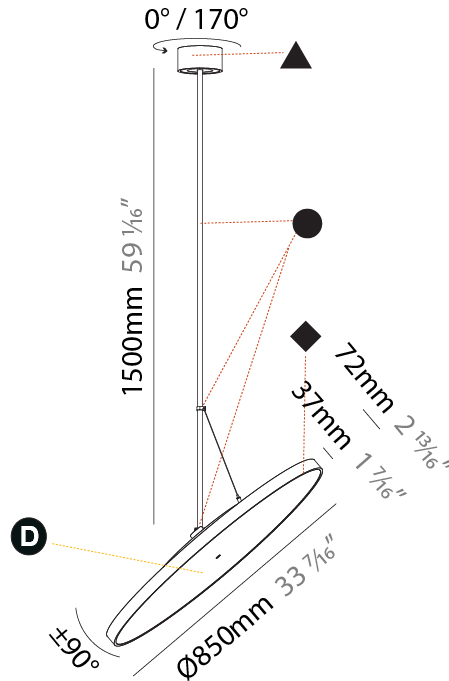

GENERAL

Series: Sign Diva Flex
Subseries: Sign Diva Flex
Brand: Prolicht
Division: Architectural
Mounting Type: Suspension
Mounting Location: Ceiling
Subcategory: Pendant

PHYSICAL

Shape: Round
Diameter (mm): 850
Diameter (in): 33 7/16
Height (mm): 1620
Height (in): 63 3/4
Light Distribution: Adjustable / Direct
Weight (kg): 2.007
Weight (lbs): 4.42
Diffuser: PMMA - Opal / Micro-Prism / Sparkling Secret / Vintage Industrial
Fixture Finish: SSR / BKV / CWI / CRY / HAB / UFT / ITA / RUA / FTG / MYG / LOD / PUS / FRO / FUP / KIA / POP / BLS / SPG / MEY / GOH / GUM / CHC / COM / ABZ / JAG / OBR / MOS / ROR
Fixture Material: Extruded Aluminum / Steel

ELECTRICAL

Lamp Type: LED (Zhaga Standard)
Input Wattage (W): 96.8
Total Output Wattage (W): 76.8
Dimming: Tri-Mode (Non-Dimming and Phase Dimming (120Vac only) and 0-10V Dimming)
Driver Included: Yes
Driver Location: Integrated
Driver Type: Constant Current - Universal
Driver Class: Class 2
Input Voltage (V): 120 - 277
Constant Current (MA): 600

LED

Color Temperature (°K): 2700 / 3000 / 3500 / 4000
Max. Delivered Lumen (lm): 9094 / 9806 / 11375 / 11617
Nominal Lumen (lm): 10753 / 11596 / 13461 / 13736
CRI: >90 CRI
Lamp Life (hrs): 50000

OPTICAL

Adjustability: Rotational 170°; Tilt 90°

RATINGS AND CERTIFICATIONS

Certified By: Certified for North American Standards
IP rating: IP20