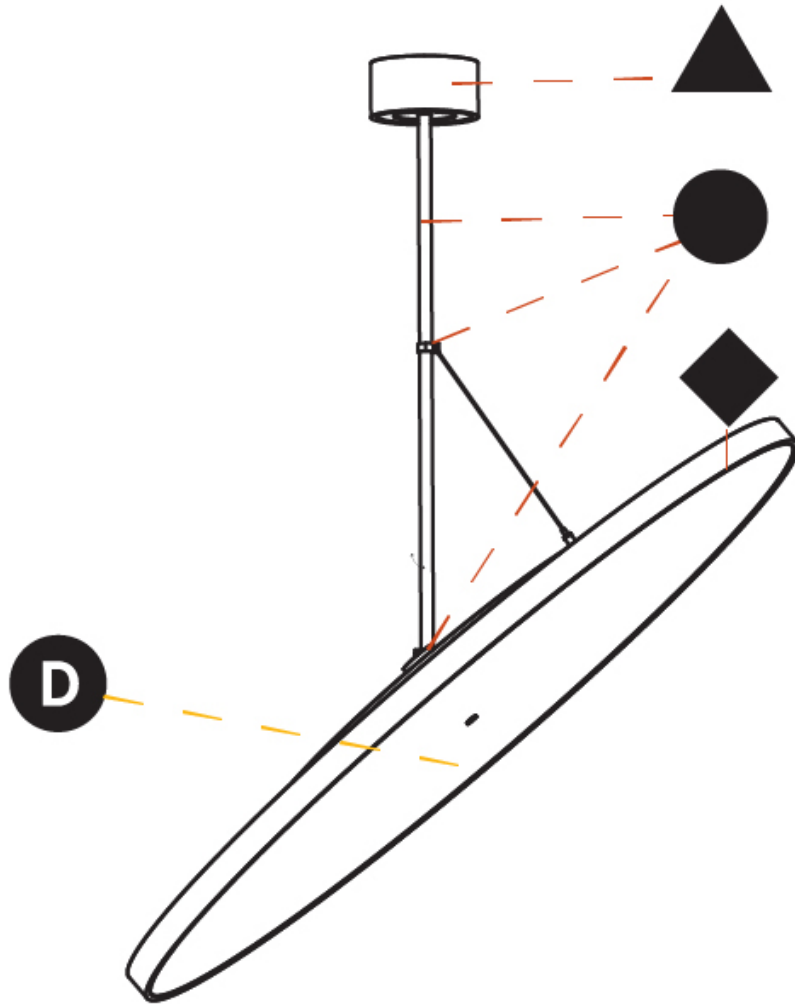

Adjustability: Rotational 170°; Tilt 90°
--

RATINGS AND CERTIFICATIONS

Certified By: Certified for North American Standards
IP rating: IP20

SIGN DIVA FLEX SUSPENSION

A30860-

PROJECT	_____
TYPE	_____
SPECIFIER	_____
QUANTITY	_____
DATE	_____