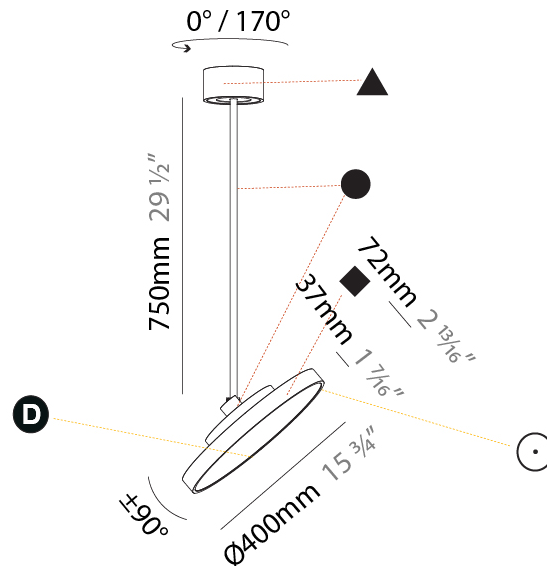

GENERAL

Series: Sign Diva Flex
Subseries: Sign Diva Flex
Brand: Prolicht
Division: Architectural
Mounting Type: Suspension
Mounting Location: Ceiling
Subcategory: Pendant

PHYSICAL

Shape: Round
Diameter (mm): 400
Diameter (in): 15 3/4
Height (mm): 870
Height (in): 34 1/4
Light Distribution: Adjustable / Direct
Weight (kg): 2.007
Weight (lbs): 4.42
Diffuser: PMMA - Opal / Micro-Prism / Sparkling Secret / Vintage Industrial
Fixture Finish: SSR / BKV / CWI / CRY / HAB / UFT / ITA / RUA / FTG / MYG / LOD / PUS / FRO / FUP / KIA / POP / BLS / SPG / MEY / GOH / GUM / CHC / COM / ABZ / JAG / OBR / MOS / ROR
Fixture Material: Extruded Aluminum / Steel

ELECTRICAL

Lamp Type: LED (Zhaga Standard)
Input Wattage (W): 19.8
Total Output Wattage (W): 18
Dimming: Tri-Mode (Non-Dimming and Phase Dimming (120Vac only) and 0-10V Dimming)
Driver Included: Yes
Driver Location: Integrated
Driver Type: Constant Current - Universal
Driver Class: Class 2
Input Voltage (V): 120 - 277
Constant Current (MA): 500

LED

Color Temperature (°K): 2700 / 3000 / 3500 / 4000
Max. Delivered Lumen (lm): 1807 / 1943 / 1951 / 1991
Nominal Lumen (lm): 2250 / 2420 / 2430 / 2480
CRI: >90 CRI
Lamp Life (hrs): 50000

OPTICAL

Adjustability: Rotational 170°; Tilt 90°

RATINGS AND CERTIFICATIONS

Certified By: Certified for North American Standards
IP rating: IP20