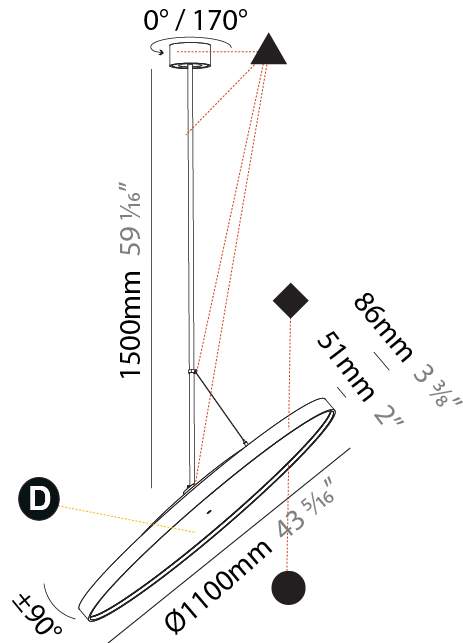

GENERAL

Series: Sign Diva Flex
Subseries: Sign Diva Flex Korona
Brand: Prolicht
Division: Architectural
Mounting Type: Suspension
Mounting Location: Ceiling
Subcategory: Pendant

PHYSICAL

Shape: Round
Diameter (mm): 1100
Diameter (in): 43 ⁵/₁₆"
Height (mm): 1620
Height (in): 63 ³/₄"
Light Distribution: Adjustable / Direct
Weight (kg): 15.5
Weight (lbs): 34.1
Diffuser: PMMA - Opal / Micro-Prism / Sparkling Secret / Vintage Industrial
Fixture Finish: SSR / BKV / CWI / CRY / HAB / UFT / ITA / RUA / FTG / MYG / LOD / PUS / FRO / FUP / KIA / POP / BLS / SPG / MEY / GOH / GUM / CHC / COM / ABZ / JAG / OBR / MOS / ROR
Fixture Material: Extruded Aluminum / Steel

ELECTRICAL

Lamp Type: LED (Zhaga Standard)
Input Wattage (W): 145
Total Output Wattage (W): 135
Dimming: Tri-Mode (Non-Dimming and Phase Dimming (120Vac only) and 0-10V Dimming)
Driver Included: Yes
Driver Location: Integrated
Driver Type: Constant Current - Universal
Driver Class: Class 2
Input Voltage (V): 120 - 277
Constant Current (MA): 600

LED

Color Temperature (°K): 2700 / 3000 / 3500 / 4000
Max. Delivered Lumen (lm): 16002 / 17172 / 19937 / 20344
Nominal Lumen (lm): 18992 / 20305 / 23575 / 24056
CRI: >90 CRI
Lamp Life (hrs): 50000

OPTICAL

Adjustability: Rotational 170°; Tilt 90°

RATINGS AND CERTIFICATIONS

Certified By: Certified for North American Standards
IP rating: IP20