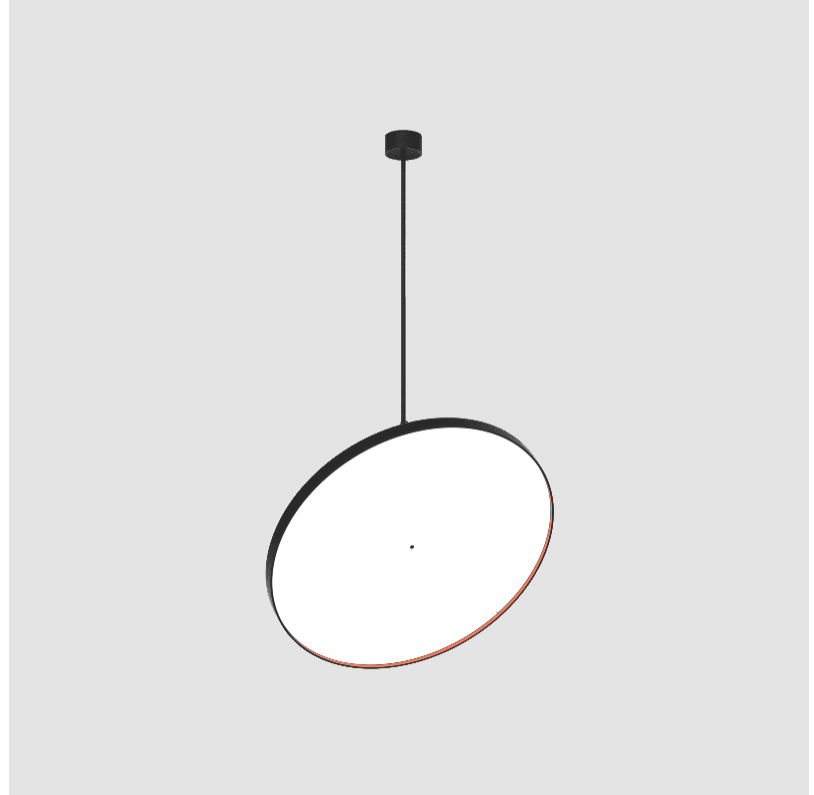

GENERAL

Series: Sign Diva Flex
Subseries: Sign Diva Flex Korona
Brand: Prolicht
Division: Architectural
Mounting Type: Suspension
Mounting Location: Ceiling
Subcategory: Pendant

PHYSICAL

Shape: Round
Diameter (mm): 1100
Diameter (in): 43 ⁵/₁₆"
Height (mm): 1620
Height (in): 63 ³/₄"
Light Distribution: Adjustable / Direct
Weight (kg): 15.5
Weight (lbs): 34.1
Diffuser: PMMA - Opal / Micro-Prism / Sparkling Secret / Vintage Industrial
Fixture Finish: SSR / BKV / CWI / CRY / HAB / UFT / ITA / RUA / FTG / MYG / LOD / PUS / FRO / FUP / KIA / POP / BLS / SPG / MEY / GOH / GUM / CHC / COM / ABZ / JAG / OBR / MOS / ROR
Fixture Material: Extruded Aluminum / Steel

ELECTRICAL

Lamp Type: LED (Zhaga Standard)
Input Wattage (W): 145
Total Output Wattage (W): 135
Dimming: Tri-Mode (Non-Dimming and Phase Dimming (120Vac only) and 0-10V Dimming)
Driver Included: Yes
Driver Location: Integrated
Driver Type: Constant Current - Universal
Driver Class: Class 2
Input Voltage (V): 120 - 277
Constant Current (MA): 600

LED

Color Temperature (°K): 2700 / 3000 / 3500 / 4000
Max. Delivered Lumen (lm): 16002 / 17172 / 19937 / 20344
Nominal Lumen (lm): 18992 / 20305 / 23575 / 24056
CRI: >90 CRI
Lamp Life (hrs): 50000

OPTICAL

Adjustability: Rotational 170°; Tilt 90°

RATINGS AND CERTIFICATIONS

Certified By: Certified for North American Standards
IP rating: IP20