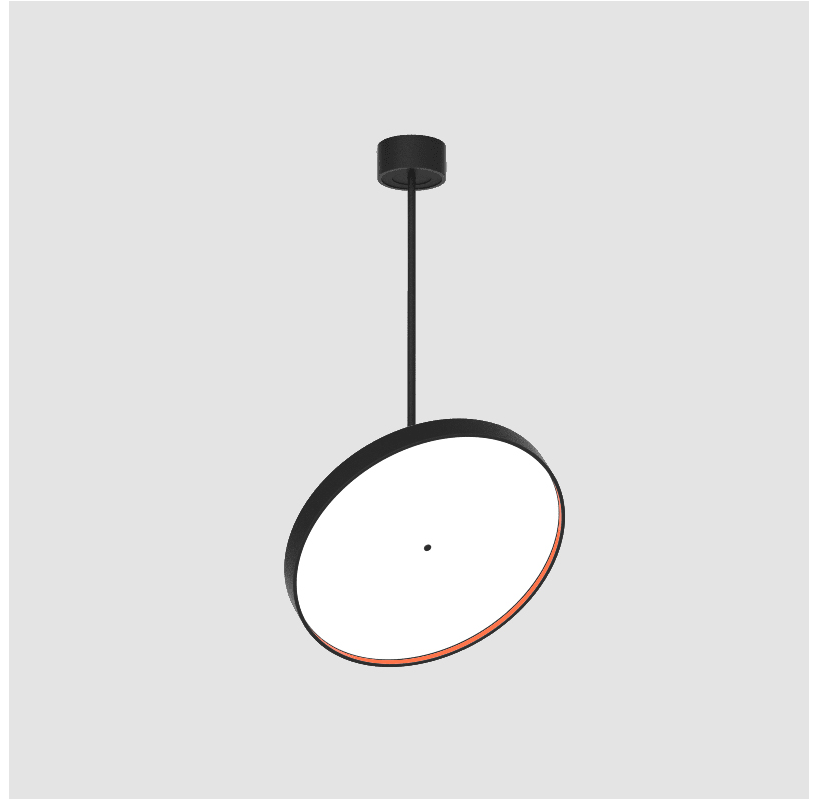

GENERAL

Series: Sign Diva Flex
Subseries: Sign Diva Flex Korona
Brand: Prolicht
Division: Architectural
Mounting Type: Suspension
Mounting Location: Ceiling
Subcategory: Pendant

PHYSICAL

Shape: Round
Diameter (mm): 570
Diameter (in): 22 7/16
Height (mm): 870
Height (in): 34 1/4
Light Distribution: Adjustable / Direct
Weight (kg): 5
Weight (lbs): 11
Diffuser: PMMA - Opal / Micro-Prism / Sparkling Secret / Vintage Industrial
Fixture Finish: SSR / BKV / CWI / CRY / HAB / UFT / ITA / RUA / FTG / MYG / LOD / PUS / FRO / FUP / KIA / POP / BLS / SPG / MEY / GOH / GUM / CHC / COM / ABZ / JAG / OBR / MOS / ROR
Fixture Material: Extruded Aluminum / Steel

ELECTRICAL

Lamp Type: LED (Zhaga Standard)
Input Wattage (W): 58.3
Total Output Wattage (W): 46.9
Dimming: Tri-Mode (Non-Dimming and Phase Dimming (120Vac only) and 0-10V Dimming)
Driver Included: Yes
Driver Location: Integrated
Driver Type: Constant Current - Universal
Driver Class: Class 2
Input Voltage (V): 120 - 277
Constant Current (MA): 350

LED

Color Temperature (°K): 2700 / 3000 / 3500 / 4000
Max. Delivered Lumen (lm): 4978 / 5337 / 5384 / 5494
Nominal Lumen (lm): 6199 / 6646 / 6705 / 6842
CRI: >90 CRI
Lamp Life (hrs): 50000

OPTICAL

Adjustability: Rotational 170°; Tilt 90°

RATINGS AND CERTIFICATIONS

Certified By: Certified for North American Standards
IP rating: IP20