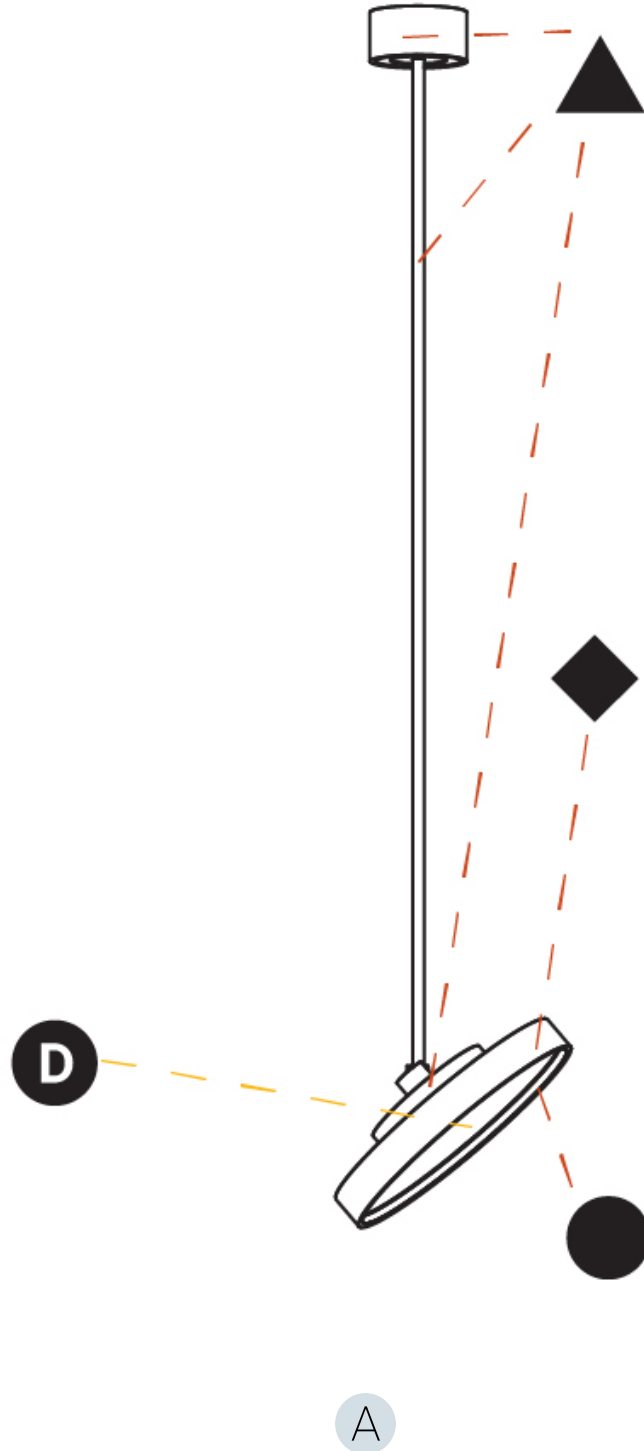

SIGN DIVA FLEX KORONA SUSPENSION

A30864-

PROJECT	_____
TYPE	_____
SPECIFIER	_____
QUANTITY	_____
DATE	_____